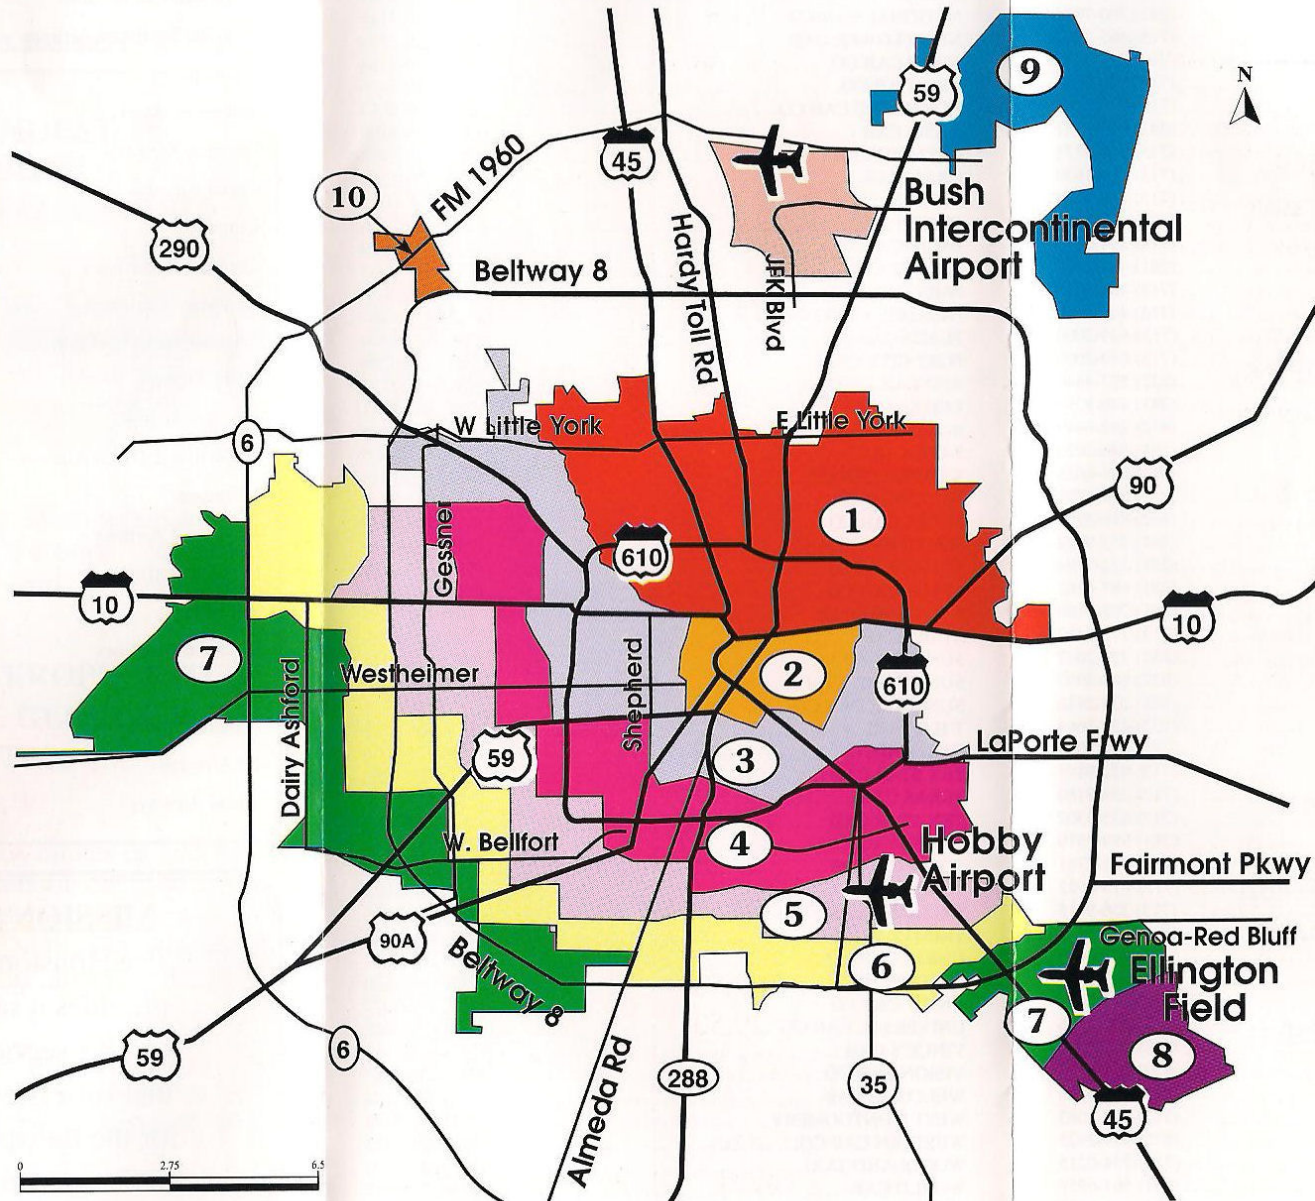

George Bush Intercontinental Airport Houston Taxi Zone Map

Houston Destination Points and Zones
Puntos de Destino Y Zonas de Houston

DAY TIME

6AM- 8PM

Zone 1	\$38.00
Zone 2	\$44.50
Zone 3	\$51.00
Zone 4	\$55.00
Zone 5	\$62.00
Zone 6	\$69.00
Zone 7	\$74.50
Zone 8	\$88.50
Zone 9	\$28.50
Zone 10	\$35.00

NIGHT TIME

8PM- 6AM

Zone 1	\$39.00
Zone 2	\$45.50
Zone 3	\$52.00
Zone 4	\$56.00
Zone 5	\$63.00
Zone 6	\$70.00
Zone 7	\$75.50
Zone 8	\$89.50
Zone 9	\$29.50
Zone 10	\$36.00

Senior Citizens
10% Discount

- Zone 1**
North Houston
610 North
- Zone 2**
Downtown
- Zone 3**
Galleria/Greenway/
Medical Center/
Memorial/River
Oaks
- Zone 4**
Astrodome
- Zone 5**
William P. Hobby
Airport
- Zone 6**
West Memorial
Bear Creek
- Zone 7**
Ellington Field
Westside
- Zone 8**
NASA/
Space Center
Houston
- Zone 9**
Kingwood
- Zone 10**
Willowbrook