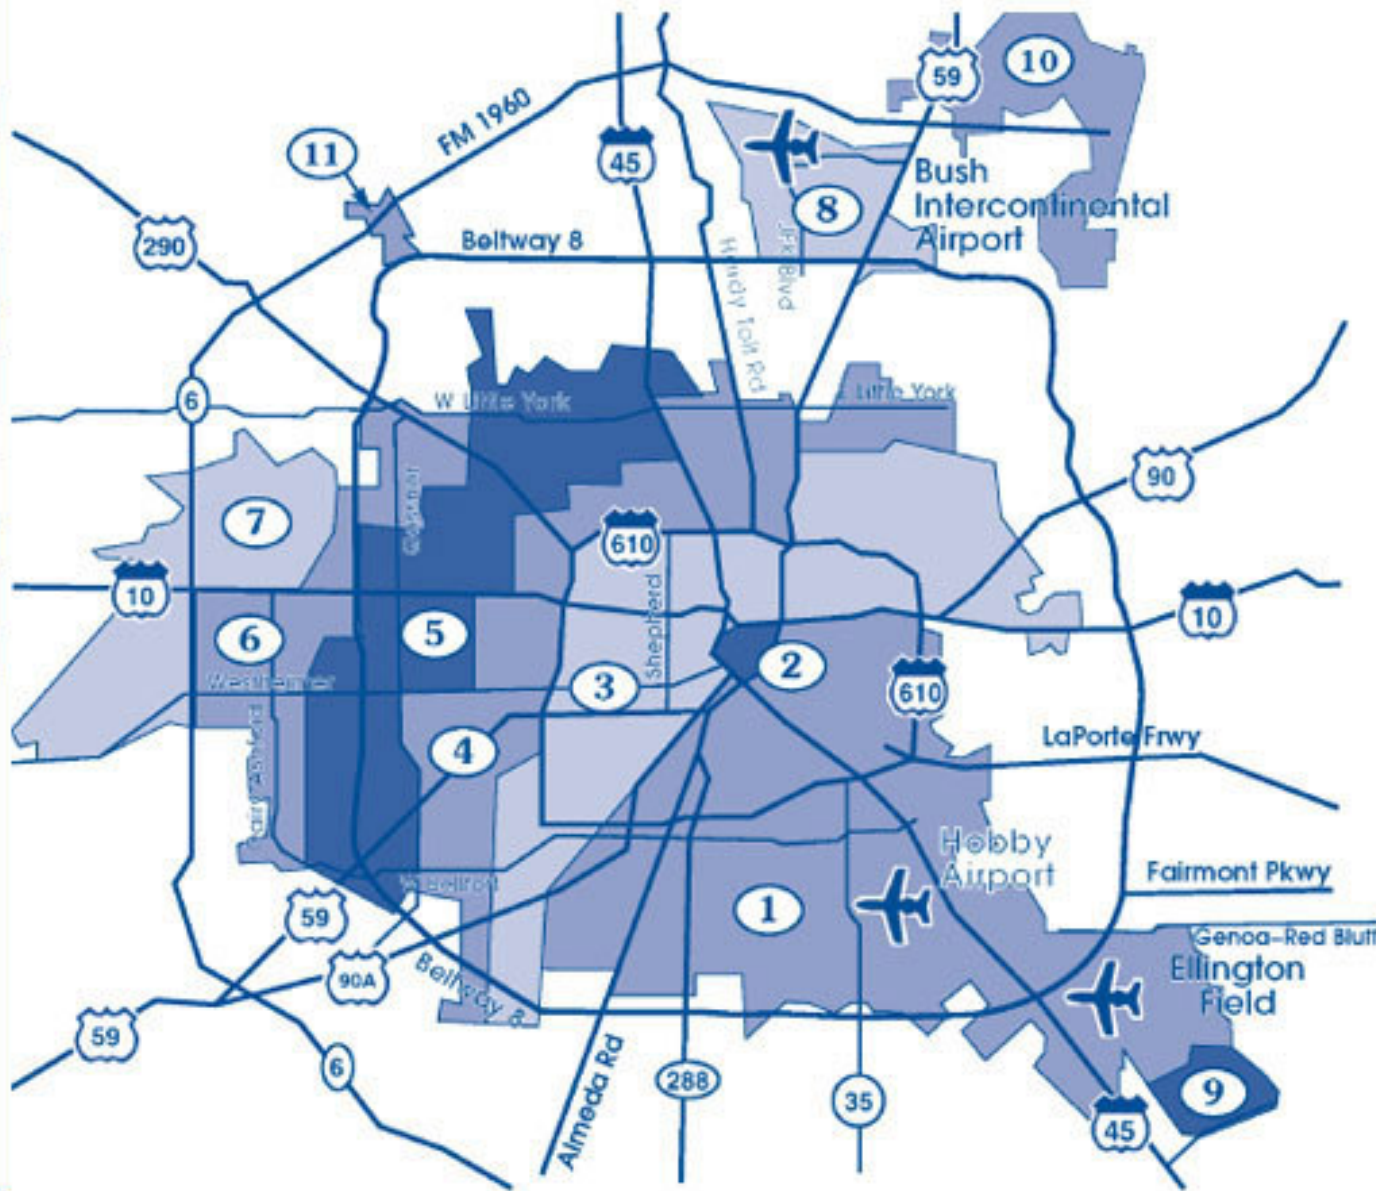

William P. Hobby Airport Taxi Zone Map

Houston Destination Points and Zones
Puntos de Destino Y Zonas de Houston

ZONE RATES

Trips which originate from William P. Hobby Airport to a city zone or from a city zone to Hobby Airport are charged the zone rate or meter rate, whichever is LESS.

Zone 1	\$32.00
Zone 2	\$26.00
Zone 3	\$38.50
Zone 4	\$54.50
Zone 5	\$61.50
Zone 6	\$70.00
Zone 7	\$80.50
Zone 8	\$71.00
Zone 9	\$37.50
Zone 10	\$86.00
Zone 11	\$79.50

Two or more passengers going to the same destination shall only be charged one fare.

Late night surcharge
\$1.00 per trip
(8 pm to 6 am)

Senior Citizens
10% Discount

Zone 1
Medical Center
Ellington Field
S.E. Houston

Zone 2
Downtown

Zone 3
Heights
Greenway Plaza

Zone 4
Galleria/
North Loop

Zone 5
Spring Branch/
Town & Country

Zone 6
Dairy Ashford

Zone 7
Area of I-10 West
& Highway 6

Zone 8
Bush
Intercontinental
Airport/
Greenspoint

Zone 9
NASA/
Space Center
Houston

Zone 10
KingWood

Zone 11
Willowbrook