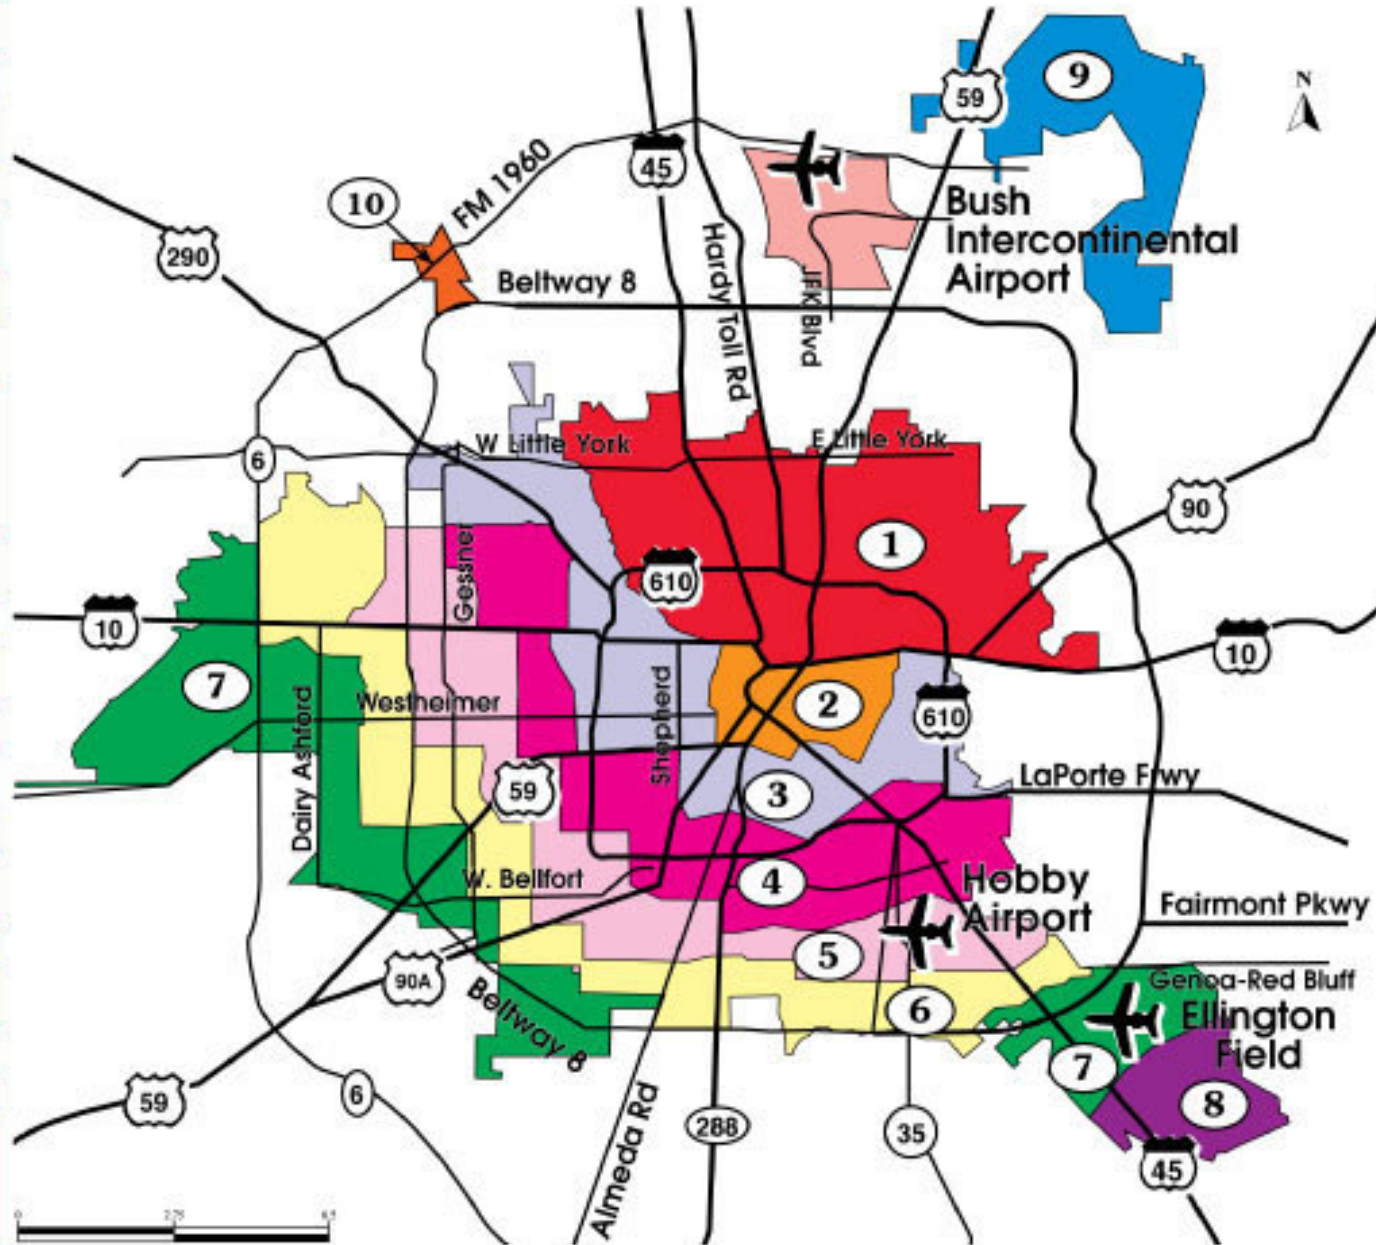

George Bush International Airport Houston Taxi Zone Map

Houston Destination Points and Zones
Puntos de Destino Y Zonas de Houston

DAY TIME

6 AM - 8 PM

Zone 1	\$45.00
Zone 2	\$52.50
Zone 3	\$60.00
Zone 4	\$65.00
Zone 5	\$73.00
Zone 6	\$81.00
Zone 7	\$87.50
Zone 8	\$104.50
Zone 9	\$34.00
Zone 10	\$41.00

NIGHT TIME

8 PM - 6 AM

Zone 1	\$46.00
Zone 2	\$53.50
Zone 3	\$61.00
Zone 4	\$66.00
Zone 5	\$74.00
Zone 6	\$82.00
Zone 7	\$88.50
Zone 8	\$105.50
Zone 9	\$35.00
Zone 10	\$42.00

**Senior Citizens
10% Discount**

Zone 1
North Houston
610 North

Zone 2
Downtown

Zone 3
Galleria/Greenway/
Medical Center/
Memorial/River
Oaks

Zone 4
Reliant

Zone 5
William P. Hobby
Airport

Zone 6
West Memorial
Bear Creek

Zone 7
Ellington Field
Westside

Zone 8
NASA/
Space Center
Houston

Zone 9
Kingwood

Zone 10
Willowbrook